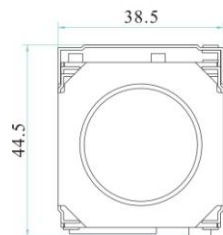

High Speed outdoor Dome Camera

- ✚ 10X Optical zoom lens(1/3") with 10X digital zoom
- ✚ Sony 1/3" Super HAD CCD
- ✚ With S-VIDEO Output
- ✚ Day/Night Function
- ✚ Mirro image function
- ✚ Uninterrupted electrical aging for 100h