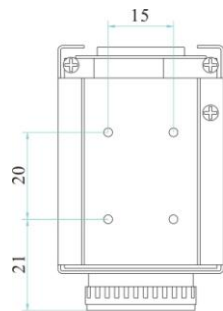

High Speed outdoor Dome Camera

- ✚ 10X Optical zoom lens(1/3") with 10X digital zoom
- ✚ Sony 1/3" Super HAD CCD
- ✚ With S-VIDEO Output
- ✚ Day/Night Function
- ✚ Mirro image function
- ✚ Uninterrupted electrical aging for 100h