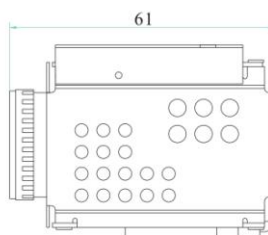

FST-TDH3F1 / FST TDH54F1		
Use	Indoor	Outdoor
Address	0~255	
Pan range	360°Continue	
Tilt range	0°~90° Flip	
Manual speed Pan	0.1~240°/Sec	
Manual speed Tilt	0.1~120°/Sec	
Preset speed	300°/Sec	
Preset accuracy	±0.10°	
Preset points	128 Points	
Operation menu	Multi-Language (English chinese etc.)	
Function display	Yes	
Operation crosshair function	Yes	
Pan and Tilt position display	Yes	
Sector label display	8 Programable Zones	
Recall Function	Yes	
Operation return function	Yes	
Vector scan groups	6 Programable(Dwell time speed preset point and embed other vector scan )	
Integrate multi-protocol	Pelco_D/P	
Auto Scan	with Smart Programable variable speed	
High efficient 3-dimension scan	Yes	
Long-focus speed-limited	Yes	
Intelligent power off real time memory	Yes	
Home position	Yes	
Supporting camera	Optical X10(Samsung Hitachi Sony etc)	
Camera menu operation	Yes	
Manual operation	Endless	
IP66 for outdoor use	No	Yes
Operating Temperature	-30 ~60	
Humidity	0%~90% (Non condensing)	
Power	24VAC 1000mA 60Hz/50Hz	
Consumption	6W	8W
communication	RS485 (+/-)	
Connection	BNC cable	

## Hitachi Module Specifications:

**Signal Format - PAL**

**Image Sensor - 1/4" CCD**

**Total Pixels - 410k (811 x 508)**

**Effective Pixels - 380k (768 x 494)**

**Lens - F1.8 (f = 3.8 – 38mm), High Durability 10X Zoom Lens, Video Auto Focus**